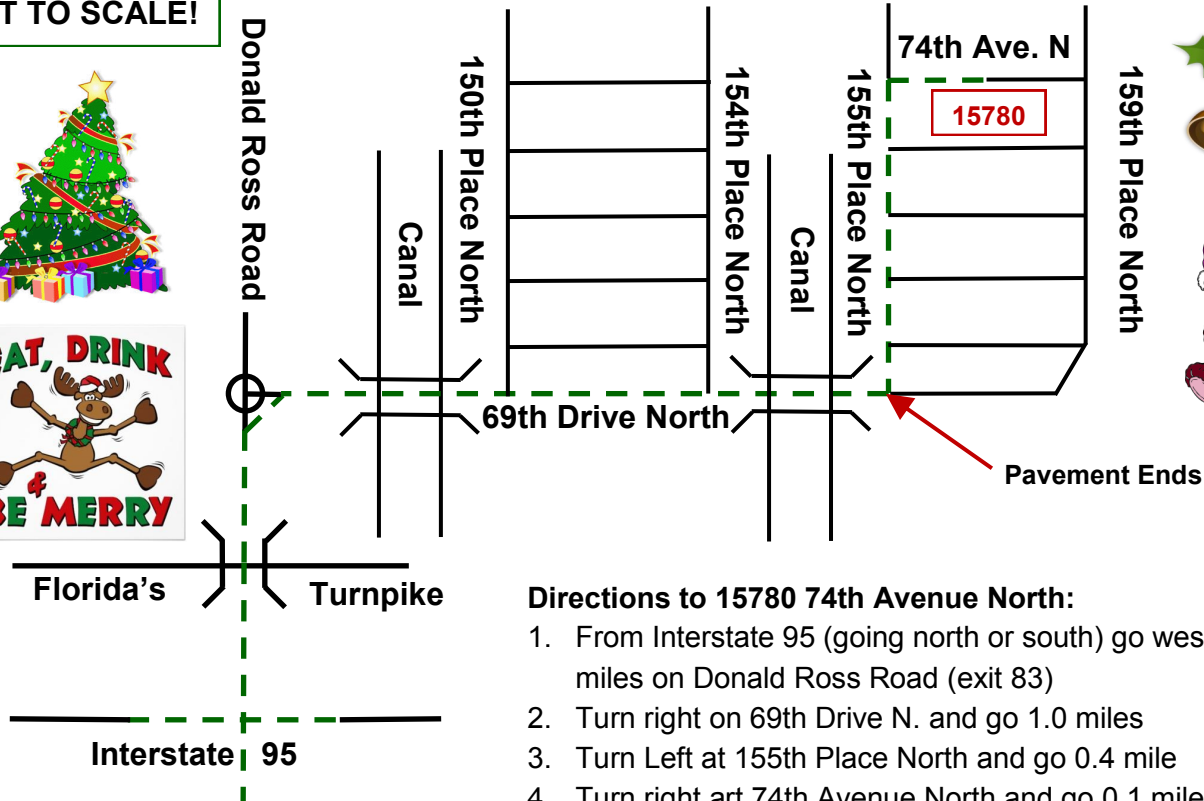

MERRY CHRISTMAS PARTY

Betty Williams' Home
15780 74th Avenue North
Jupiter, FL 33418
(Palm Beach Country Estates)
(561) 575-2460

Saturday, November 26, 2016

5:00 PM to ???

Come join us for a really world class, best of season Christmas Party. Be sure to bring a gift (\$15 - \$20) for the round robin gift exchange which starts at 7:00 PM. Not only is the gift exchange fun, but there is a fair amount of strategy involved. You must bring a gift to participate in the exchange. Dress is seasonal elegant. **Bring your bathing suits for a dip in the pool or Jacuzzi if the weather is reasonable.** Please RSVP me at (561) 575-2460 as soon as possible so I know how many hearty party animals will attend.

Please bring your favorite beverage and a dish to share (enough for 6-8 party people).

NOT TO SCALE!

Directions to 15780 74th Avenue North:

1. From Interstate 95 (going north or south) go west 1.5 miles on Donald Ross Road (exit 83)
2. Turn right on 69th Drive N. and go 1.0 miles
3. Turn Left at 155th Place North and go 0.4 mile
4. Turn right at 74th Avenue North and go 0.1 mile — 15780 is on the right, about in the middle of the block.