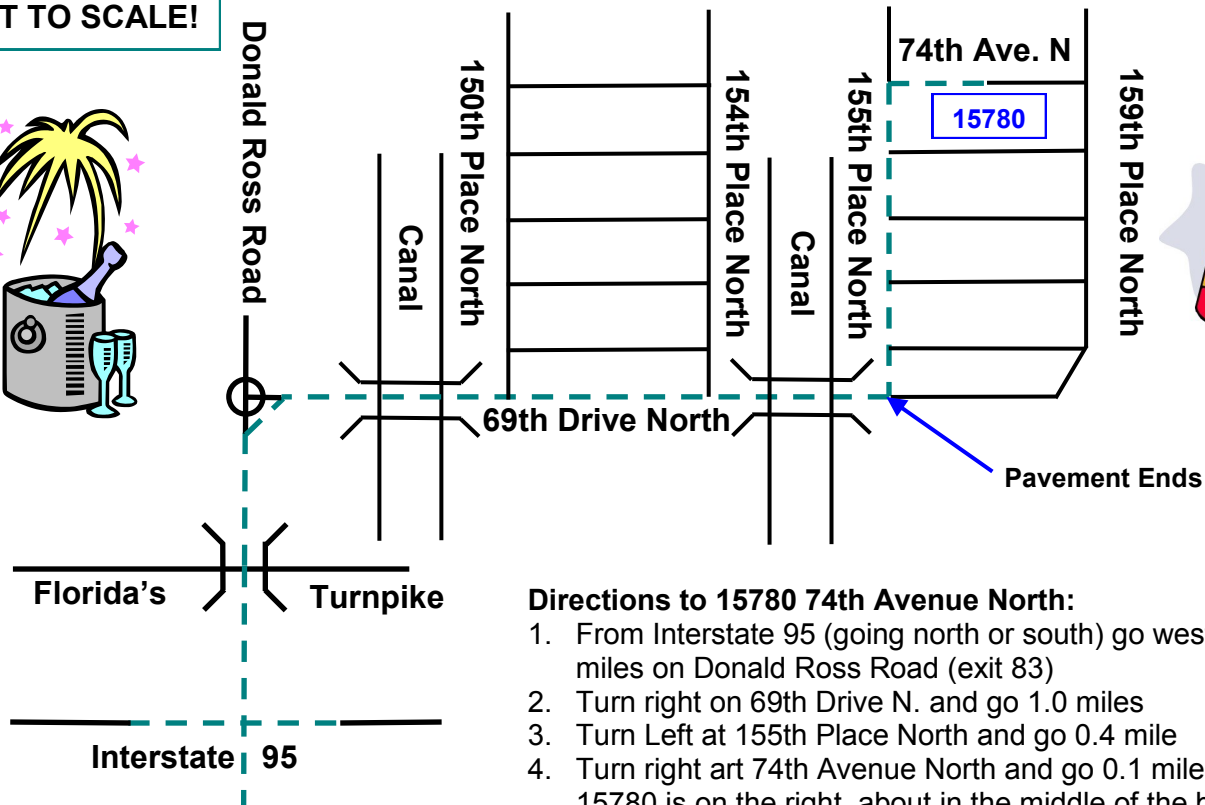

Palm Beach Gator Snow Ski Club

New Year's Eve Party

Betty Williams' Home
15780 74th Avenue North

Jupiter, FL 33418

(Palm Beach Country Estates)

(561) 575-2460

Saturday, December 31, 2016

6:00 PM to ???

Please bring your favorite beverage and a dish to share
(enough for 6-8 people).

Play various indoor and outdoor games. Dance until the wee hours of the evening.

NOT TO SCALE!

Directions to 15780 74th Avenue North:

1. From Interstate 95 (going north or south) go west 1.5 miles on Donald Ross Road (exit 83)
2. Turn right on 69th Drive N. and go 1.0 miles
3. Turn Left at 155th Place North and go 0.4 mile
4. Turn right at 74th Avenue North and go 0.1 mile — 15780 is on the right, about in the middle of the block.